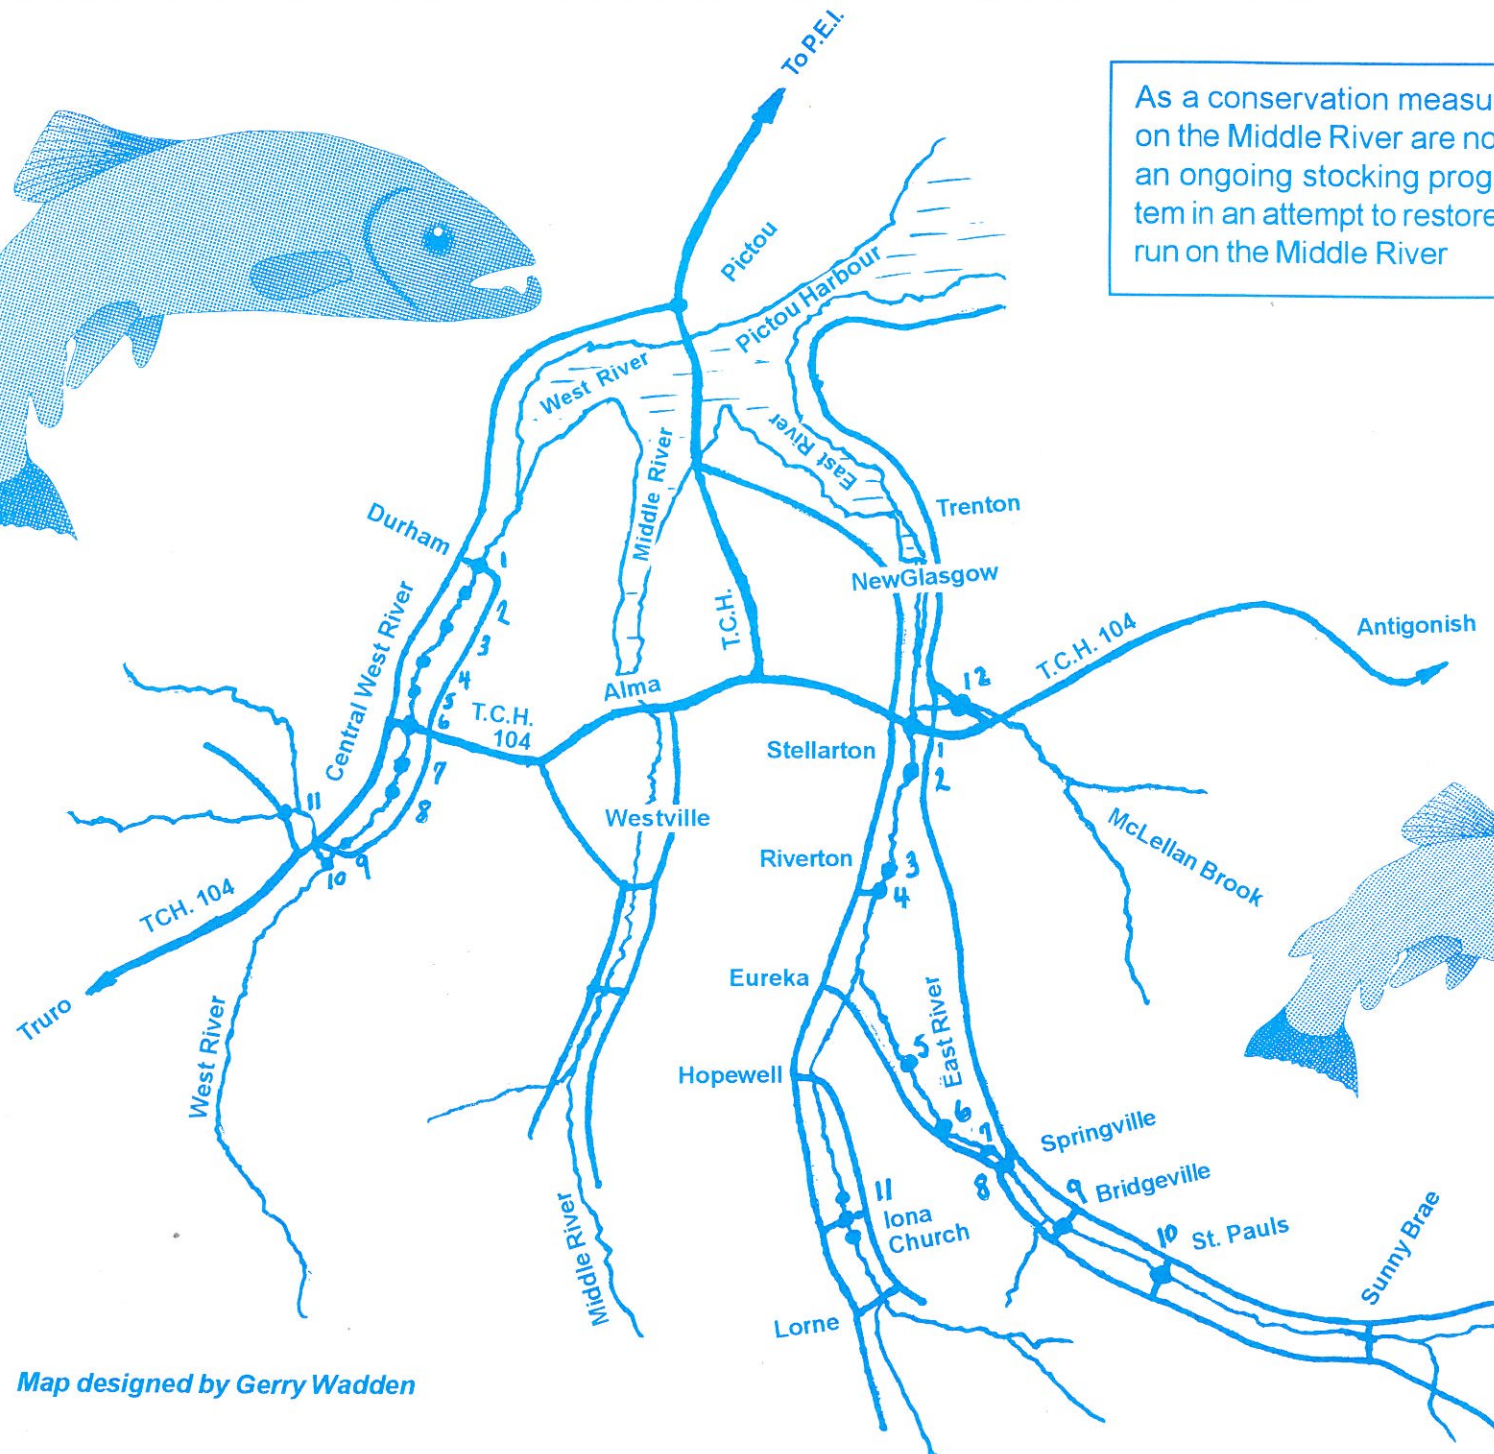

# East And West Rivers Salmon Pools And Access Roads

## Major Pools

### East River

1. Tidal Pool - T.C.H. Bridge
2. Fultons
3. Basin
4. Black Rock
5. School House
6. Island East River Pools or Flats
7. Swimming Hole
8. Cemetery Pools
9. Bridgeville Pools
10. St Pauls Bridge
11. Iona Church Pools
12. Thompsons

### West River

1. Tidal Pool - Durham Bridge
2. Graveyard
3. Emerys
4. Berry Fields
5. Ledge
6. Bridge Pool - T.C.H.
7. Yorks
8. Power Line
9. Lime Rock Bridge
10. Park Pool
11. Gulverts - 6 Mile Brook